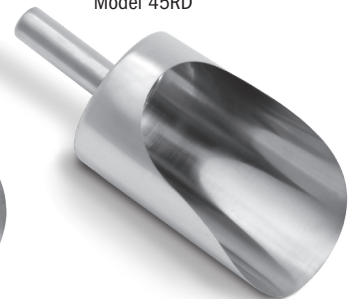

COLUMBIA PRODUCTS SANI-LAV[®]

Stainless Steel Scoops

Model 43RD

Model 44RD

Model 42SQ

Model 40RD

Model 41RD

Model 45RD

Model 3997

Model 4002

Model 4003

Model 4004

Model 4005

Model 3998

Model 3999