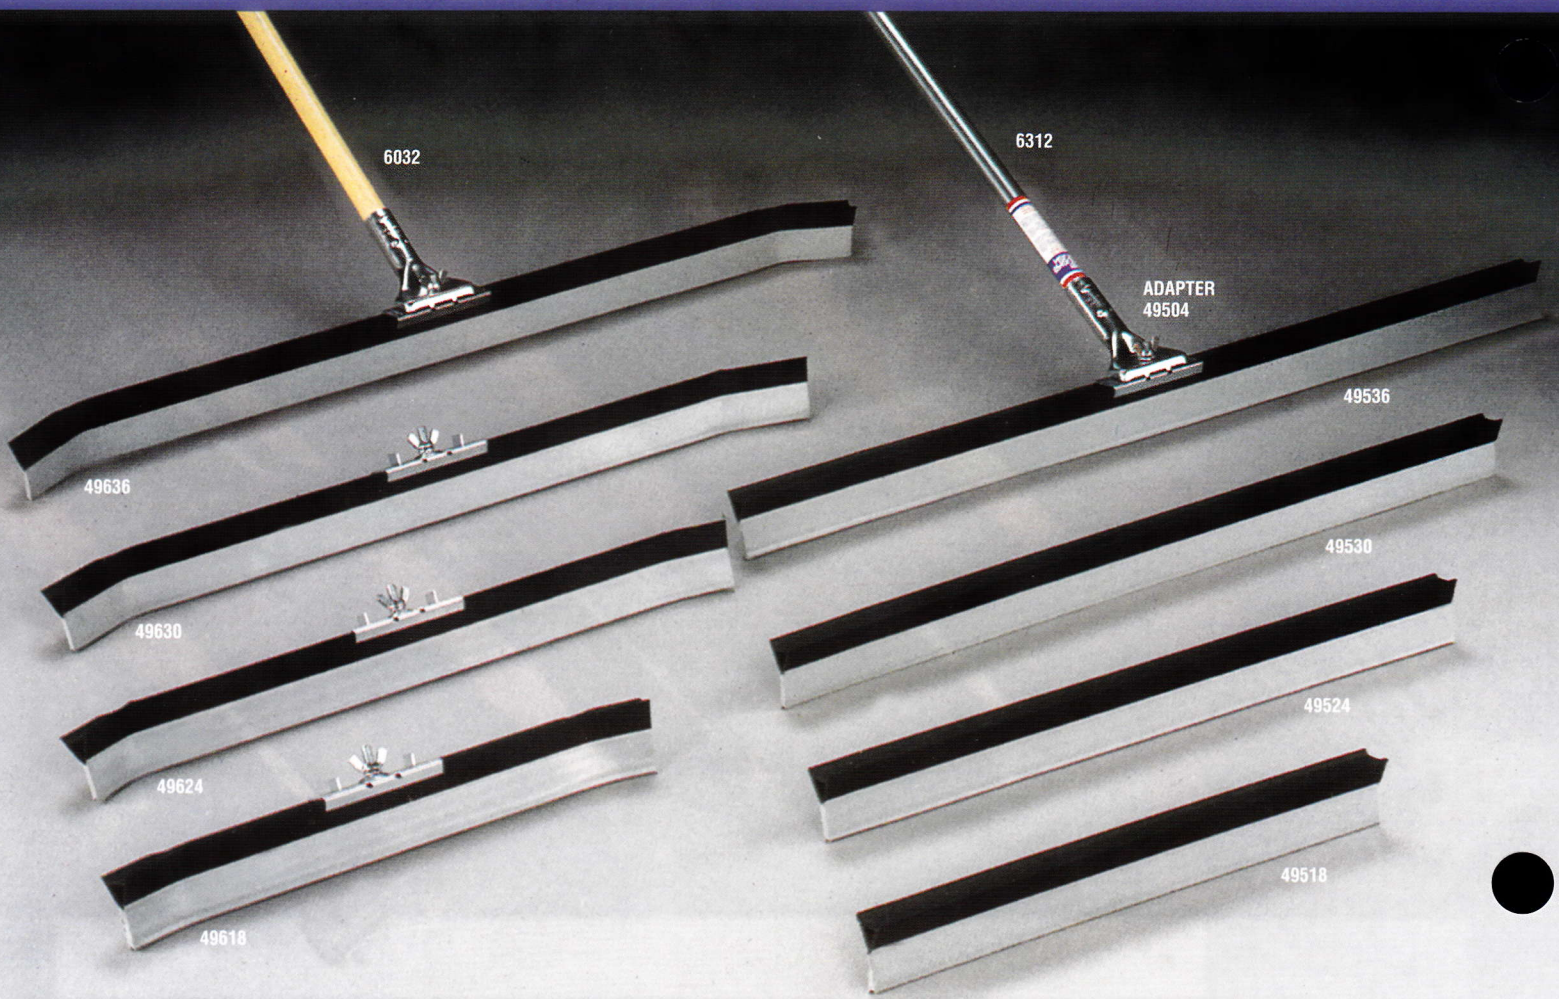

# BRUSKE SQUEE-GEES™

THE MOST REVOLUTIONARY WIPING BLADE ON THE MARKET... Bruske Squee-Gees, as well as Bruske Floor and Window Squeegees are all designed and specifically manufactured to suit a wide variety of uses within all types of businesses. Bruske's Squee-Gees are quality-made, high performance, completely disposable wiping blades that are available at a low, low price.

The revolutionary design of the Bruske Squee-Gee makes conventional, metal-backed blades obsolete because of the innovative plastic extrusion that eliminates the need for a metal channel or support. Together with the special feature of the Bruske "Miracle-Tip" handle, the Bruske Squee-Gee becomes instantly changeable and completely disposable.

THE COMPLETELY DISPOSABLE BRUSKE SQUEE-GEE... is a light-weight, high performance, completely disposable, extruded plastic wiping blade that is now available in both straight and curved blades. Both blade styles feature a rigid plastic backing that is bonded to a flexible high-quality plastic wiping blade to eliminate the need for a metal channel or support.

Straight Squee-Gees require squeegee-to-handle adapters. Straight Squee-Gees, squeegee-to-handle adapters and "Miracle Tip" handles should be ordered as separate items.

Curved Squee-Gees come complete with squeegee-to-handle adapter built-in. It is not necessary to order adapters. Order "Miracle-Tip" handles separately.