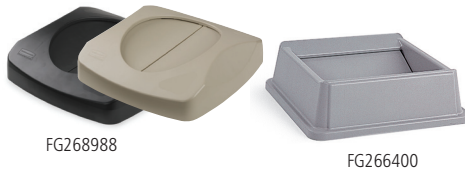

## Untouchable® Containers and Tops

Versatile and tough for indoor or outdoor applications.

Available in round, half-round, and square shapes.

ADA COMPLIANT

- Durable and crack-resistant, even under tough indoor/outdoor conditions
- Compact, square profile fits in angled spaces
- Perfect for hotel lobbies, offices, restrooms, shopping malls, restaurants, and other public locations
- Drop-and-swing lid design provides easy access and quickly returns to hide refuse from public view
- Controls litter, odors, and insects

Integrated pull-through hole and can liner cinch.

FG268988

FG266400

FG356988 / FG268988

FG356988

FG354600 with FG354800 Top

FG352000 with FG362000 Top

FG792020 Combo