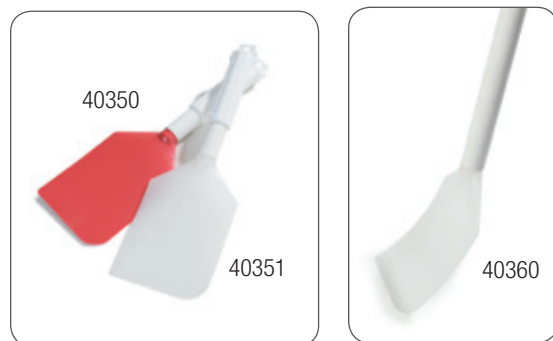

FOOD PREPARATION (CONT)

Paddle Scrapers

- Perfect for general mixing and stirring
- Smooth finish, water proof construction for easy clean-up
- Standard nylon (300°F) or soft flexible polyethylene (150°F) blades will sharpen and contour to your specific application with usage

Paddle Handles

- Polypropylene handles recommended during lower viscosity uses and lower temperature settings
- Stainless Steel handles are ideal for thick, heavy foods
- Heavy duty, threaded stainless steel handles have plastic grips (end and center) for comfort and heat resistance in high-temp settings
- All handles are female threaded to fit Paddle Scrapers