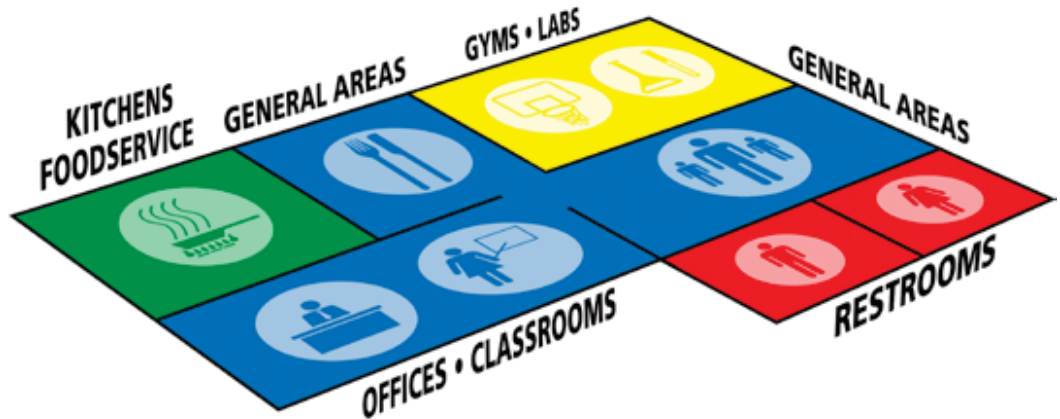

## SmartColor™ Coding System

Use the SmartColor™ Coding System as a guideline to identify which zones your Unger cleaning products are designated for. This will help prevent cross-contamination.

Restroom  
High-Bacteria Areas

Specialty Areas  
Laboratory  
Gymnasium

Break Room  
Kitchen  
Food Service Area

General Areas  
Low-Risk Bacteria Areas  
Office/Lobby/Classroom

### SmartColor™ Combo 30L System

Patented

Comes complete with Bucket and Side Press.

- A dual-compartment bucket system that separates clean and dirty water.
- Holds 8 gallons at capacity.
- Empty using a rear-mounted dump spout or quick-release drain spout.
- Easy-to-read fill guide for accurate chemical dilution.
- Accessories: Adapter hose WH180, Side Bucket SMSBG (not included).