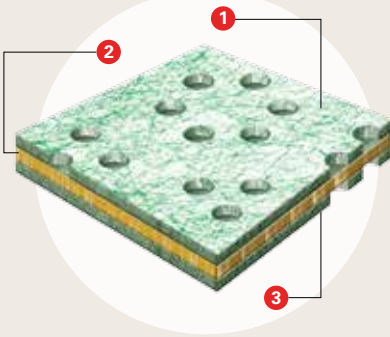

WypAll* Waterless Cleaning Wipes

Tough on grime, easy on skin

1. Textured surface and advanced cleaning agent efficiently break down and dissolve stubborn dirt and grime
2. Absorbent layer soaks up and holds the dirt preventing it from returning to the hands
3. Smooth surface cleans off any remaining dirt, while leaving the skin coated with moisturizers

Tasks

- Cleaning hands
- Cleaning tools & machines
- Cleaning non-porous work surfaces

Attributes

- Dual textured: smooth side for wiping & abrasive side for scrubbing
- Tough on grime, easy on skin
- Won't damage or fade tools, equipment or parts
- Removes oil, grease, grime & dirt with ease