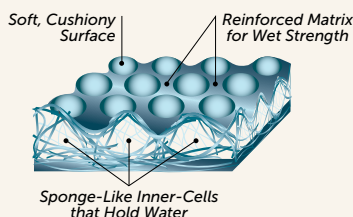

WypAll* L20 Towels

Single-use towel for
medium-sized jobs

Tasks

- Parts & tool clean-up
- General-purpose wiping

Attributes

- Medium-duty, single-use towel
- Textured for extra cleaning power
- Meets EPA guidelines for minimum post-consumer waste content: towels 40%
- Compostable⁴
- Portable dispensers enable you to keep product where you work