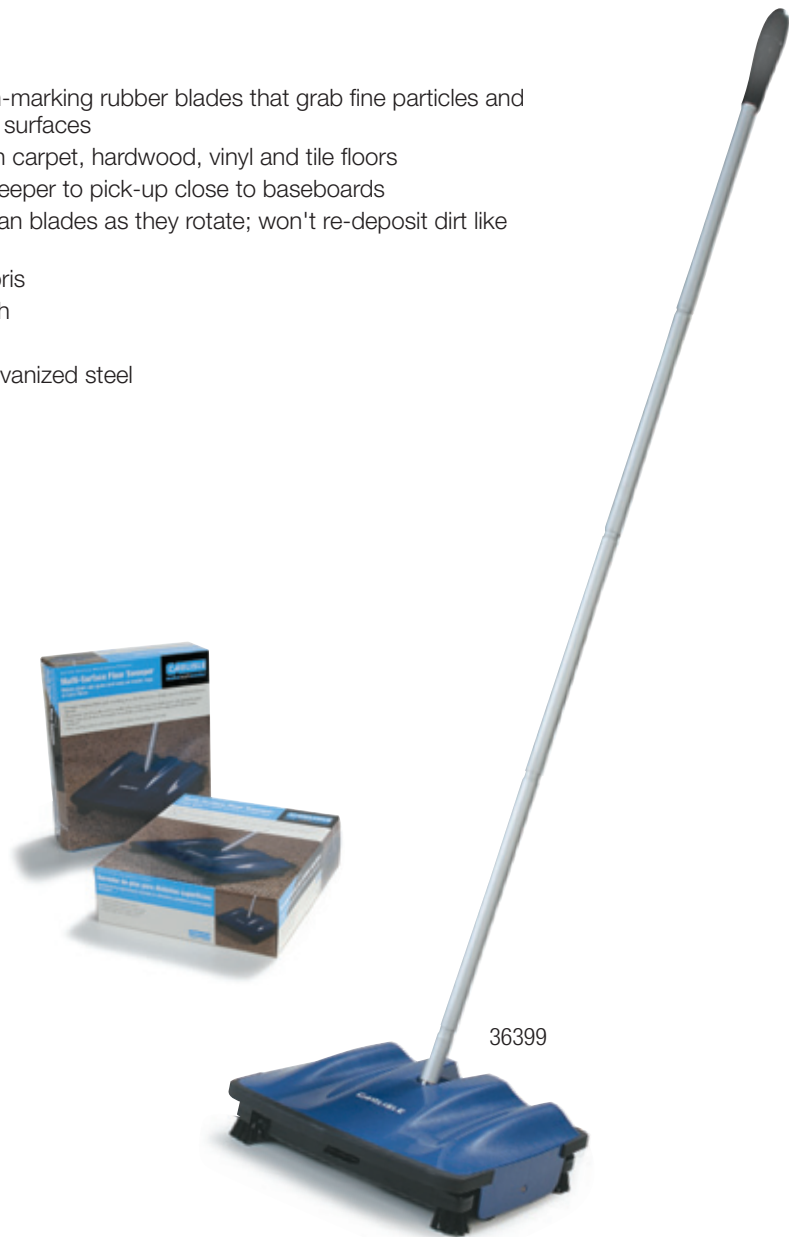

DUSTPANS & SWEEPERS

Lobby Pan & Broom Combos

- Lobby pans and brooms with sectional handles to give you over 50% reduction in carton size; lower cube saves warehouse space and shipping costs
- The lobby pans pivot and lock into place during use and release for easy carrying or emptying
- Handles feature a pivoting hanging hole at top for storage
- 361415 Combo includes the following:
 - Handy clip to attach broom for convenient storage
 - Serrated edge along the bail allowing you to comb the broom's bristles and drop debris into the pan
 - 30" two-piece handle made from vinyl coated steel
- 361416 Combo includes the following:
 - Slanted edge on pan lays flat on the floor to facilitate easy sweeping
 - Adjustable position head for more functional use in corners and under counters or tables

40663

361410

361437

36236

Floor Sweepers

- Brushless mechanical sweeper has non-marking rubber blades that grab fine particles and heavy debris from various types of floor surfaces
- Soft non-marking wheels which glide on carpet, hardwood, vinyl and tile floors
- Sweeper's corner brushes allow the sweeper to pick-up close to baseboards
- Large capacity dust bins thoroughly clean blades as they rotate; won't re-deposit dirt like ordinary sweepers
- Easy one touch doors for emptying debris
- Provides a 7.13" and 10" sweeping path
- Made of durable ABS plastic
- Ergonomic swivel handle is made of galvanized steel