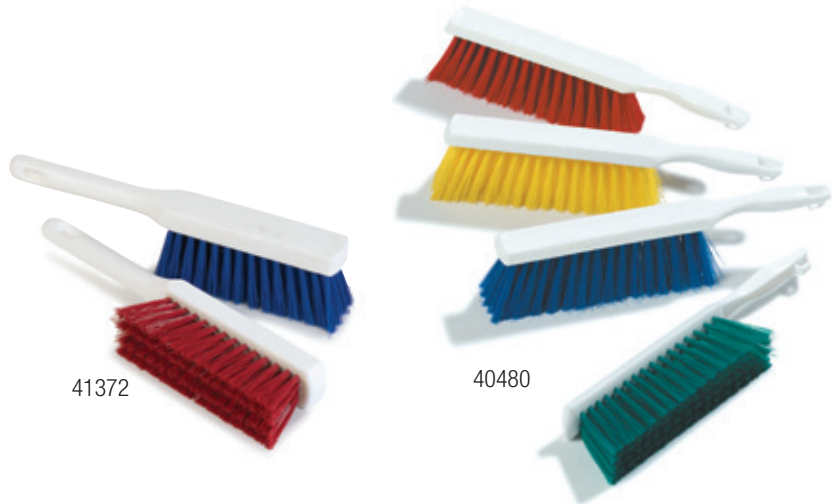

SPARTA® SPECTRUM® GENERAL CLEAN UP BRUSHES

Counter Brushes

- 40480 has soft polyester bristles staple set into 13" plastic block handle for easy washing and quick drying
- 41372 has DuoSet™ bristles staple set and epoxy set into 13" plastic handle for the ultimate in sanitation
- Base resins used to produce blocks and bristles are made of FDA compliant materials

Wand Brushes

- Radiator style brush with long, narrow shape cleans in between equipment and counters, refrigerator coils, and other hard-to-reach narrow places
- Slip resistant, durable 24" plastic handle will not crack or splinter
- Base resins used to produce blocks and bristles are made of FDA compliant materials

Clean-In-Place Brushes

- Brushes are ideal for cleaning curved drains, tubes, pipes, and equipment
- Polyester bristles are twisted into galvanized wire
- Base resins used to produce bristles are made of FDA compliant materials
- 41390 has threaded handle hole; recommend use with 40225 Self-Locking Flex-Tip™ fiberglass handle, sold separately
- Handles sold separately; see pages 170-174 for additional handle recommendations

Tile & Grout Brush

- Dual purpose brush with molded-in scraper that can be held in your hand or used with a threaded handle in two different positions
- Base resins used to produce blocks and bristles are made of FDA compliant materials
- Handles sold separately; see pages 170-174 for additional handle recommendations