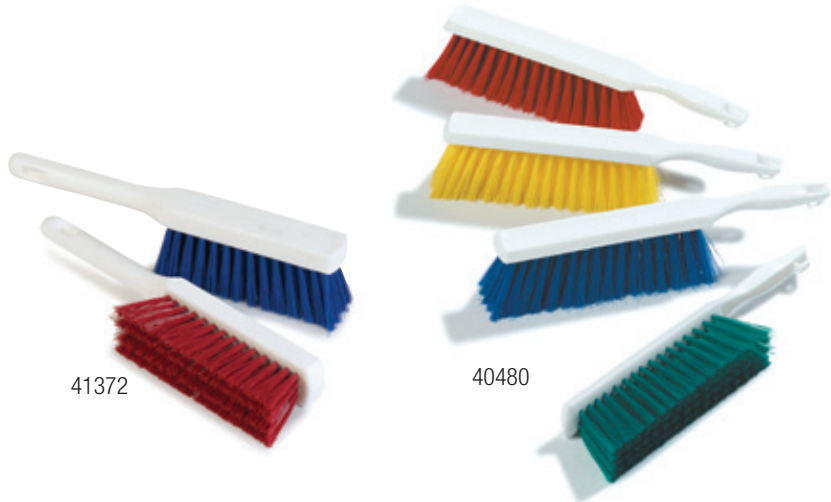

SPARTA® SPECTRUM® GENERAL CLEAN UP BRUSHES

Counter Brushes

- 40480 has soft polyester bristles staple set into 13" plastic block handle for easy washing and quick drying
- 41372 has DuoSet™ bristles staple set and epoxy set into 13" plastic handle for the ultimate in sanitation
- Base resins used to produce blocks and bristles are made of FDA compliant materials

Wand Brushes

- Radiator style brush with long, narrow shape cleans in between equipment and counters, refrigerator coils, and other hard-to-reach narrow places
- Slip resistant, durable 24" plastic handle will not crack or splinter
- Base resins used to produce blocks and bristles are made of FDA compliant materials

Clean-In-Place Brushes

- Brushes are ideal for cleaning curved drains, tubes, pipes, and equipment
- Polyester bristles are twisted into galvanized wire
- Base resins used to produce bristles are made of FDA compliant materials
- 41390 has threaded handle hole; recommend use with 40225 Self-Locking Flex-Tip™ fiberglass handle, sold separately
- Handles sold separately

Tile & Grout Brush

- Dual purpose brush with molded-in scraper that can be held in your hand or used with a threaded handle in two different positions
- Base resins used to produce blocks and bristles are made of FDA compliant materials
- Handles sold separately