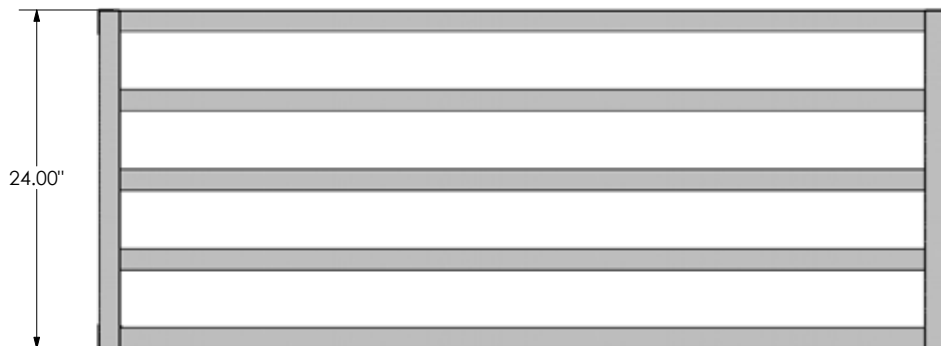

8040085

Order #	Model	W	L	H	Capacity	Weight
8040065	AL-DR18368 DUNNAGE RACK, 3,000 LB	18"	36"	8"	3000 lbs.	9 lbs.
8040066	AL-DR18488 DUNNAGE RACK, 2,500 LB	18"	48"	8"	2500 lbs.	11 lbs.
8040067	AL-DR18608 DUNNAGE RACK, 2,000 LB	18"	60"	8"	2000 lbs.	13 lbs.
8040068	AL-DR183612 DUNNAGE RACK, 3,000 LB	18"	36"	12"	3000 lbs.	10 lbs.
8040069	AL-DR184812 DUNNAGE RACK, 2,500 LB	18"	48"	12"	2500 lbs.	11 lbs.
8040070	AL-DR186012 DUNNAGE RACK, 2,000 LB	18"	60"	12"	2000 lbs.	13 lbs.
8040071	AL-DR20368 DUNNAGE RACK, 3,000 LB	20"	36"	8"	3000 lbs.	9 lbs.
8040072	AL-DR20488 DUNNAGE RACK, 2,500 LB	20"	48"	8"	2500 lbs.	11 lbs.
8040073	AL-DR20608 DUNNAGE RACK, 2,000 LB	20"	60"	8"	2000 lbs.	13 lbs.
8040074	AL-DR20728 DUNNAGE RACK, 2,000 LB	20"	72"	8"	2000 lbs.	15 lbs.
8040075	AL-DR203612 DUNNAGE RACK, 3,000 LB	20"	36"	12"	3000 lbs.	10 lbs.
8040076	AL-DR204812 DUNNAGE RACK, 2,500 LB	20"	48"	12"	2500 lbs.	12 lbs.
8040077	AL-DR206012 DUNNAGE RACK, 2,000 LB	20"	60"	12"	2000 lbs.	14 lbs.
8040078	AL-DR207212 DUNNAGE RACK, 2,000 LB	20"	72"	12"	2000 lbs.	16 lbs.
8040079	AL-DR24368 DUNNAGE RACK, 3,000 LB	24"	36"	8"	3000lbs.	11 lbs.