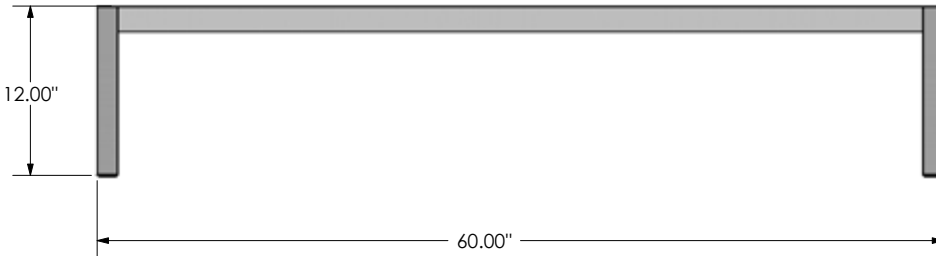

Freight Class: 300  
NMFC Code: 164390-S2

8040085

Order #	Model	W	L	H	Capacity	Weight
8040065	AL-DR18368 DUNNAGE RACK, 3,000 LB	18"	36"	8"	3000 lbs.	9 lbs.
8040066	AL-DR18488 DUNNAGE RACK, 2,500 LB	18"	48"	8"	2500 lbs.	11 lbs.
8040067	AL-DR18608 DUNNAGE RACK, 2,000 LB	18"	60"	8"	2000 lbs.	13 lbs.
8040068	AL-DR183612 DUNNAGE RACK, 3,000 LB	18"	36"	12"	3000 lbs.	10 lbs.
8040069	AL-DR184812 DUNNAGE RACK, 2,500 LB	18"	48"	12"	2500 lbs.	11 lbs.
8040070	AL-DR186012 DUNNAGE RACK, 2,000 LB	18"	60"	12"	2000 lbs.	13 lbs.
8040071	AL-DR20368 DUNNAGE RACK, 3,000 LB	20"	36"	8"	3000 lbs.	9 lbs.
8040072	AL-DR20488 DUNNAGE RACK, 2,500 LB	20"	48"	8"	2500 lbs.	11 lbs.
8040073	AL-DR20608 DUNNAGE RACK, 2,000 LB	20"	60"	8"	2000 lbs.	13 lbs.
8040074	AL-DR20728 DUNNAGE RACK, 2,000 LB	20"	72"	8"	2000 lbs.	15 lbs.
8040075	AL-DR203612 DUNNAGE RACK, 3,000 LB	20"	36"	12"	3000 lbs.	10 lbs.
8040076	AL-DR204812 DUNNAGE RACK, 2,500 LB	20"	48"	12"	2500 lbs.	12 lbs.
8040077	AL-DR206012 DUNNAGE RACK, 2,000 LB	20"	60"	12"	2000 lbs.	14 lbs.
8040078	AL-DR207212 DUNNAGE RACK, 2,000 LB	20"	72"	12"	2000 lbs.	16 lbs.
8040079	AL-DR24368 DUNNAGE RACK, 3,000 LB	24"	36"	8"	3000lbs.	11 lbs.