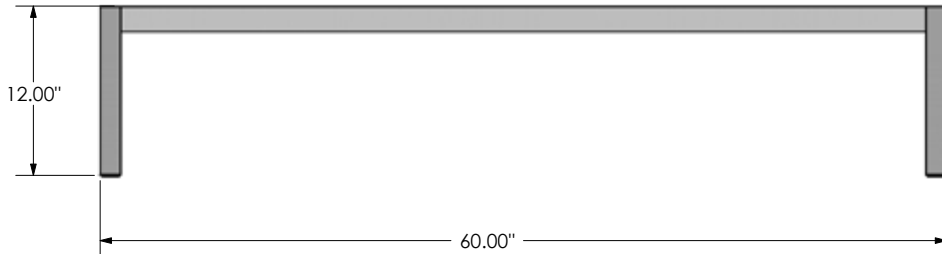

8040085

Order #	Model	W	L	H	Capacity	Weight
8040065	AL-DR18368 DUNNAGE RACK, 3,000 LB	18"	36"	8"	3000 lbs.	9 lbs.
8040066	AL-DR18488 DUNNAGE RACK, 2,500 LB	18"	48"	8"	2500 lbs.	11 lbs.
8040067	AL-DR18608 DUNNAGE RACK, 2,000 LB	18"	60"	8"	2000 lbs.	13 lbs.
8040068	AL-DR183612 DUNNAGE RACK, 3,000 LB	18"	36"	12"	3000 lbs.	10 lbs.
8040069	AL-DR184812 DUNNAGE RACK, 2,500 LB	18"	48"	12"	2500 lbs.	11 lbs.
8040070	AL-DR186012 DUNNAGE RACK, 2,000 LB	18"	60"	12"	2000 lbs.	13 lbs.
8040071	AL-DR20368 DUNNAGE RACK, 3,000 LB	20"	36"	8"	3000 lbs.	9 lbs.
8040072	AL-DR20488 DUNNAGE RACK, 2,500 LB	20"	48"	8"	2500 lbs.	11 lbs.
8040073	AL-DR20608 DUNNAGE RACK, 2,000 LB	20"	60"	8"	2000 lbs.	13 lbs.
8040074	AL-DR20728 DUNNAGE RACK, 2,000 LB	20"	72"	8"	2000 lbs.	15 lbs.
8040075	AL-DR203612 DUNNAGE RACK, 3,000 LB	20"	36"	12"	3000 lbs.	10 lbs.
8040076	AL-DR204812 DUNNAGE RACK, 2,500 LB	20"	48"	12"	2500 lbs.	12 lbs.
8040077	AL-DR206012 DUNNAGE RACK, 2,000 LB	20"	60"	12"	2000 lbs.	14 lbs.
8040078	AL-DR207212 DUNNAGE RACK, 2,000 LB	20"	72"	12"	2000 lbs.	16 lbs.
8040079	AL-DR24368 DUNNAGE RACK, 3,000 LB	24"	36"	8"	3000lbs.	11 lbs.