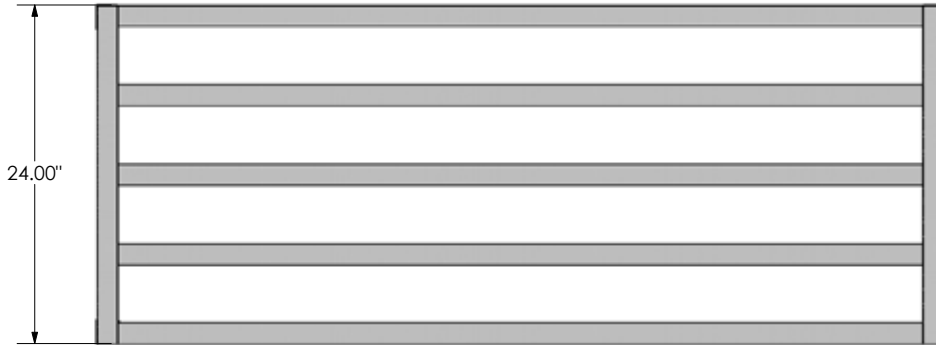

Freight Class: 300  
NMFC Code: 164390-S2

8040085

Order #	Model	W	L	H	Capacity	Weight
8040065	AL-DR18368 DUNNAGE RACK, 3,000 LB	18"	36"	8"	3000 lbs.	9 lbs.
8040066	AL-DR18488 DUNNAGE RACK, 2,500 LB	18"	48"	8"	2500 lbs.	11 lbs.
8040067	AL-DR18608 DUNNAGE RACK, 2,000 LB	18"	60"	8"	2000 lbs.	13 lbs.
8040068	AL-DR183612 DUNNAGE RACK, 3,000 LB	18"	36"	12"	3000 lbs.	10 lbs.
8040069	AL-DR184812 DUNNAGE RACK, 2,500 LB	18"	48"	12"	2500 lbs.	11 lbs.
8040070	AL-DR186012 DUNNAGE RACK, 2,000 LB	18"	60"	12"	2000 lbs.	13 lbs.
8040071	AL-DR20368 DUNNAGE RACK, 3,000 LB	20"	36"	8"	3000 lbs.	9 lbs.
8040072	AL-DR20488 DUNNAGE RACK, 2,500 LB	20"	48"	8"	2500 lbs.	11 lbs.
8040073	AL-DR20608 DUNNAGE RACK, 2,000 LB	20"	60"	8"	2000 lbs.	13 lbs.
8040074	AL-DR20728 DUNNAGE RACK, 2,000 LB	20"	72"	8"	2000 lbs.	15 lbs.
8040075	AL-DR203612 DUNNAGE RACK, 3,000 LB	20"	36"	12"	3000 lbs.	10 lbs.
8040076	AL-DR204812 DUNNAGE RACK, 2,500 LB	20"	48"	12"	2500 lbs.	12 lbs.
8040077	AL-DR206012 DUNNAGE RACK, 2,000 LB	20"	60"	12"	2000 lbs.	14 lbs.
8040078	AL-DR207212 DUNNAGE RACK, 2,000 LB	20"	72"	12"	2000 lbs.	16 lbs.
8040079	AL-DR24368 DUNNAGE RACK, 3,000 LB	24"	36"	8"	3000lbs.	11 lbs.