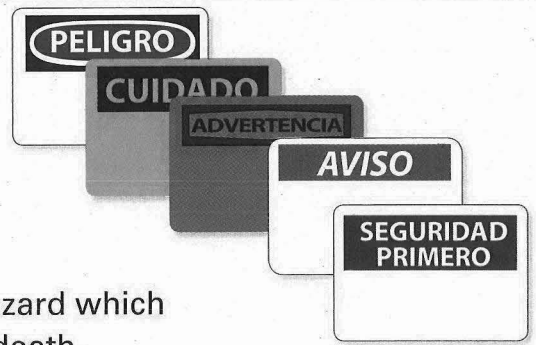

Translations*

If you require a sign in a language other than English and you are uncertain of proper translations, simply provide us with the message you wish to convey and our translators will prepare a sign which communicates your intended message. Contact our Inside Sales Team for more information.

» **Size Chart**

Here is a chart of some of our more common sizes. Remember, there are almost no limitations to what we can create for you!

Determining Header Selection Guide

OSHA and ANSI requires signage to indicate and define specific hazards that, without identification, may lead to injury or death. Select your sign with the header that indicates the degree of hazard in your application.

Use **DANGER** to indicate an immediate hazard which has a high probability to severe injury or death.

Use **WARNING** to indicate a potentially hazardous situation which, if not avoided, can result in serious injury or death.