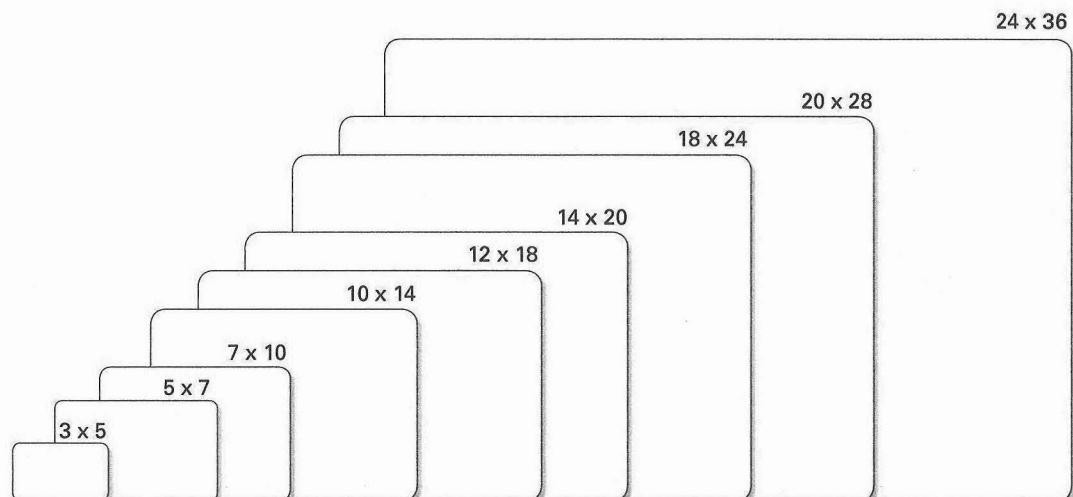

» **Size Chart**

Here is a chart of some of our more common sizes. Remember, there are almost no limitations to what we can create for you!

Determining Header Selection Guide

OSHA and ANSI requires signage to indicate and define specific hazards that, without identification, may lead to injury or death. Select your sign with the header that indicates the degree of hazard in your application.

» Guide to Sign Legibility

| Viewing Distance | Letter Height |
|------------------|---------------|
| 30' | 3/4" |
| 40' | 1" |
| 55' | 1 1/4" |
| 65' | 1 1/2" |
| 75' | 1 3/4" |
| 85' | 2" |
| 115' | 2 1/2" |
| 135' | 3" |
| 150' | 4" |
| 200' | 6" |
| 350' | 8" |