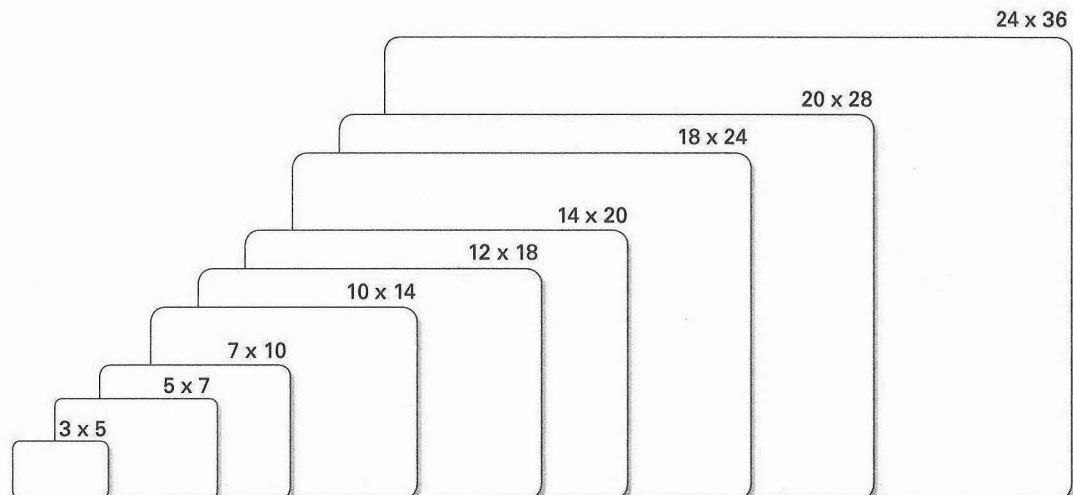

» Size Chart

Here is a chart of some of our more common sizes. Remember, there are almost no limitations to what we can create for you!

Determining Header Selection Guide

OSHA and ANSI requires signage to indicate and define specific hazards that, without identification, may lead to injury or death. Select your sign with the header that indicates the degree of hazard in your application.

» Guide to Sign Legibility

Viewing Distance	Letter Height
30'	3/4"
40'	1"
55'	1 1/4"
65'	1 1/2"
75'	1 3/4"
85'	2"
115'	2 1/2"
135'	3"
150'	4"
200'	6"
350'	8"

Determine the viewing distance for your sign, then contact our Inside Sales Team and we'll do the rest!