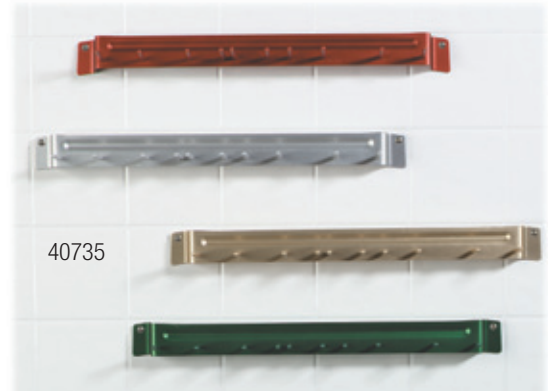

ACCESSORIES

Roll 'N Grip™ Broom & Brush Holder System

- Adjustable rack holds a variety of different handle diameters
- Comes with a convenient hook for tools and brushes (additional hooks and grippers are available by special order)
- Rack anchor holes are 16" on center (mounting screws included)

**Roll 'N Grip Plus**

- Constructed of light-weight, durable ABS and rubber
- Integral fold-up hanging hooks for smaller items
- For use in temperatures from -4°F to 176°F
- Grips accommodate items from 5/8" - 1-1/4" in diameter and 0.4 - 8.25 lbs
- Hanging hooks can hold up to 1.5 lbs each

Color-Coded Brush Rack

- Heavy gauge aluminum rack promotes fast drying bristles and helps prevent handle breakage and damage to walls and counters
- Extra deep (2-1/4") frame extends out from wall to allow brushes to hang with bristles facing the wall
- Holds up to 10 drilled handle brushes or other kitchen tools and equipment
- Mounting holes are 16" on center, screws for mounting included

Standard(00)

Aluminum(00)*

Yellow(04)

Red(05)

Green(09)

Blue(14)

| Prod No | Description | Color | Pack | Cs Wt/Cube |
|---|---|---------------------|-------|------------|
| Roll 'N Grip Broom & Brush Holder System | | | | |
| 40731 | 18" Roll 'N Grip Broom & Brush Holder System | 00 | 12 ea | 9.00/1.06 |
| 40732 | Roll 'N Grip Replacement Roller (2 per pack) with 4 Wood Screws | 00 | 12 pk | 3.35/0.30 |
| 40733 | Roll 'N Grip Replacement Hooks (2 per pack) with 4 Wood Screws | 00 | 12 pk | 0.50/0.16 |
| Roll 'N Grip Plus | | | | |
| 40737 | 16-1/2" Roll 'N Grip Plus Broom & Brush Holder | 00 | 24 ea | 35.00/2.68 |
| Color-Coded Brush Rack | | | | |
| 40735 | 17" Brush Rack | 00*, 04, 05, 09, 14 | 12 ea | 3.50/0.77 |