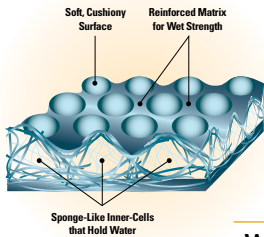

Exceptional Performance, Exceptional Value

WYPALL* L30 Wipers offer a lighter-weight wiper at a great everyday price. The DRC process gives WYPALL* L30 Wipers high surface softness, while its reinforced grid provides strength for wet-surface wiping and cleaning. Choose WYPALL* L30 Wipers to replace airlaid wipers.

- Cloth-like feel at a value price
- Strong, yet soft enough for personal use
- Ideal for a range of light-duty maintenance, processing and janitorial wiping tasks

Double Re-Creped Technology

WYPALL* L30 Wipers

Code No.	Delivery System	Color	Size (inches)	Size (centimeters)	Put-Up	Dispenser
05816	POP-UP* Box	White	16.4" x 9.8"	41.7cm x 24.9cm	6/120	• 09352
05800	POP-UP* Box	White	16.4" x 9.8"	41.7cm x 24.9cm	8/100	• 09352
05810	POP-UP* Box	Blue	16.4" x 9.8"	41.7cm x 24.9cm	8/100	• 09352
03086	POP-UP* Box	White	10" x 9.8"	25.4cm x 24.9cm	10/120	• 73900
05812	1/4 Fold	White	12.5" x 12"	31.8cm x 30.5cm	12/90	• 09107
05820	Center Pull	White	9.8" x 15.2"	24.9cm x 38.6cm	2/300	• 09335
05830	Center Pull	White	8" x 15"	20.3cm x 38.1cm	6/150	• 09336
05841	Jumbo Roll	White	12.4" x 13.3"	31.5cm x 33.8cm	1/950	• 80596, 80579
05843	Small Roll	White	11" x 10.4"	27.9cm x 26.4cm	24/70	• N/A