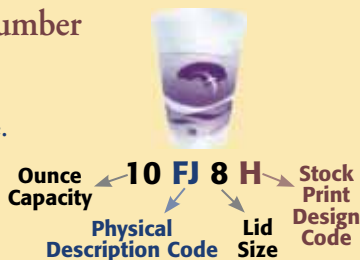

Big Drink Cups

Stock No.	Approx. Capacity (to lid seat)	Packing Bag	Case	Case Cube	Case Wt.	Lids
14J12	14 oz.	25	1000	8.3	12.6	Any 12 series lid
14FJ12	14 oz.**	25	1000	5.9	11.0	Any 12 series lid
14J16	16 oz.**	25	1000	7.6	12.5	Any 16 series lid
16J16	16 oz.	25	1000	8.7	14.0	Any 16 series lid
20J16	20 oz.	25	500	5.5	8.6	Any 16 series lid
24J16	24 oz.	20	500	7.2	10.4	Any 16 series lid
24J24	24 oz.	25	500	6.3	10.0	24SL05
32AJ20***	32 oz.**	16	400	7.9	10.9	Any 20 series lid
32AJ32***	32 oz.**	25	500	7.7	13.0	Any 32 series lid
32TJ32	32 oz.	25	500	8.5	12.8	Any 32 series lid
44AJ32***	44 oz.**	15	300	7.7	10.6	Any 32 series lid
44TJ32	44 oz.	20	300	7.0	9.6	Any 32 series lid
60AJ32* ***	60 oz.	8	160	7.9	9.0	Any 32 series lid

Stock Number Legend:

Numbers denote size.

Letters denote a specific style.

Physical Description

- J J Cup Style
- T Tall
- A Auto
- F Flush Fill
- B Bowl
- M Medium Profile
- S Squat Profile
- KY Greek Key Design
- X X Cup Style