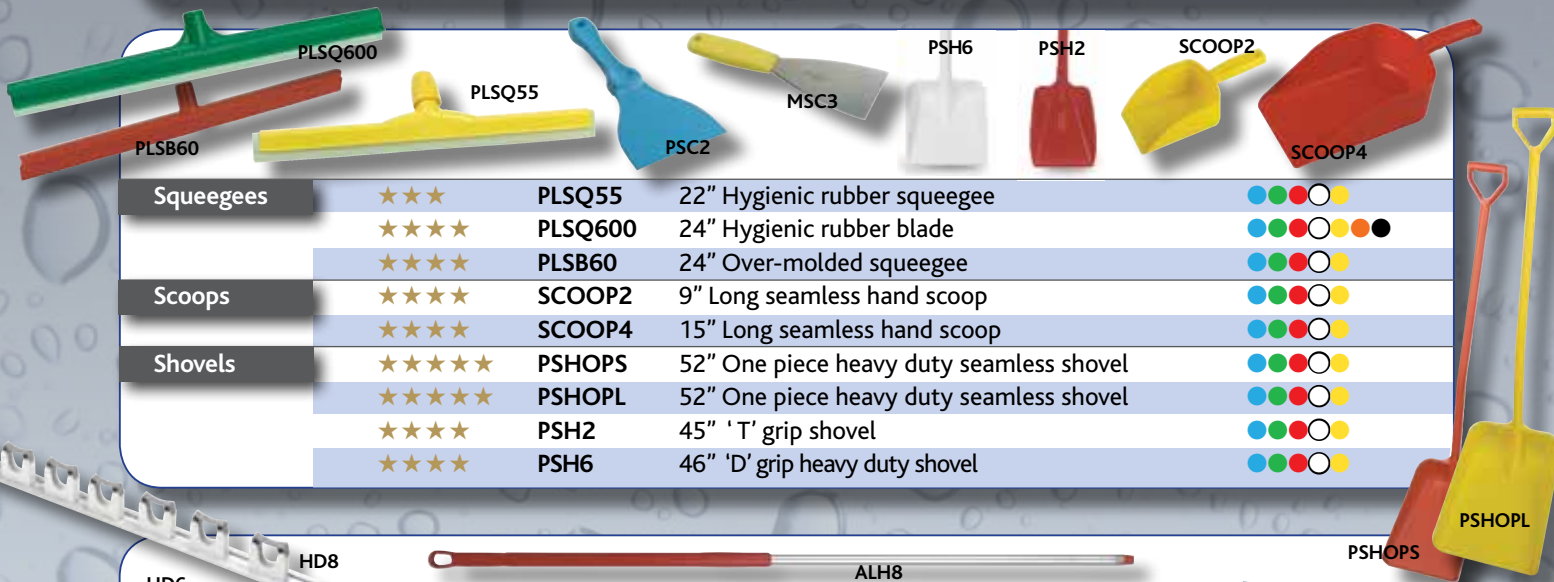

Squeegees	★★★★	PLSQ55	22" Hygienic rubber squeegee	●●●●●●●●
	★★★★★	PLSQ600	24" Hygienic rubber blade	●●●●●●●●
	★★★★★	PLSB60	24" Over-molded squeegee	●●●●●●●●
Scoops	★★★★★	SCOOP2	9" Long seamless hand scoop	●●●●●●●●
	★★★★★	SCOOP4	15" Long seamless hand scoop	●●●●●●●●
Shovels	★★★★★	PSHOPS	52" One piece heavy duty seamless shovel	●●●●●●●●
	★★★★★	PSHOPL	52" One piece heavy duty seamless shovel	●●●●●●●●
	★★★★★	PSH2	45" 'T' grip shovel	●●●●●●●●
	★★★★★	PSH6	46" 'D' grip heavy duty shovel	●●●●●●●●